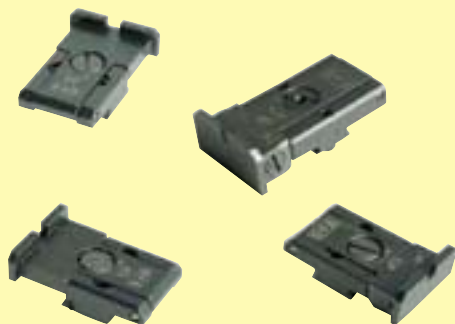

ARTICLE 02-01-xx

- ADJUSTABLE SIGHTS – for PISTOLS, case hardened steel, CLASSICAL.
- MIKROMETER VISIERE – für PISTOLEN, Gehärtet Stahl, KLASSISCHE.
- MIKROMETRICKÁ PISTOLOVÁ HLEDÍ KLASICKÁ.

02-01-01 = TARGET, CZ-75/85/97/82/83, etc. NORINCO, BROWNING
02-01-02 = GLOCK, (ALL, ALLE)
02-01-03 = BASIC, CZ-75/85/97, etc.
02-01-04 = COMBAT, IPSC